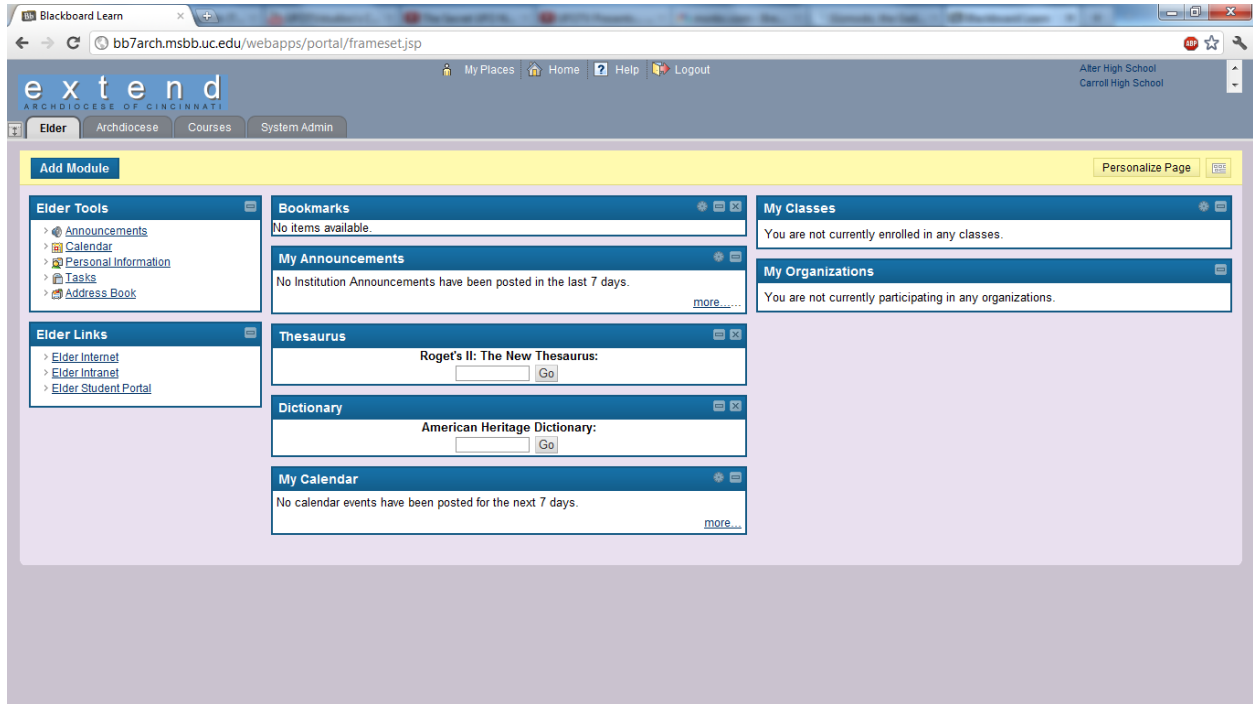

This document will show you how to log into Blackboard and NetClassroom. Below are images that represent what you would see in your browser.

- This is the blackboard login screen, which can be accessed from the <http://elderhs.net> homepage links on the left side of the screen.

- Log in with user name and password
 - eld-lastnameFirstInitialMiddleInitial
 - Birthday (mmddyyyy, ex. 01041996)

- Once you have logged in, you will be taken to the Blackboard user homepage.

- Note: Your homepage may look different based on user settings and enrolled classes