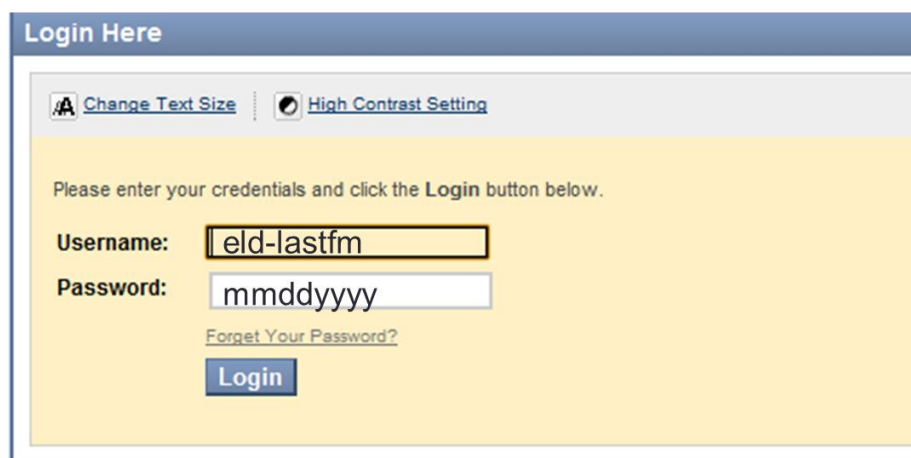

This document will show you how to log into Blackboard and NetClassroom. Below are images that represent what you would see in your browser.

- This is the blackboard login screen, which can be accessed from the <http://elderhs.net> homepage links on the left side of the screen.

- Log in with user name and password
 - eld-lastnameFirstInitialMiddleInitial
 - Birthday (mmddyyyy, ex. 01041996)

- Once you have logged in, you will be taken to the Blackboard user homepage.

- Note: Your homepage may look different based on user settings and enrolled classes