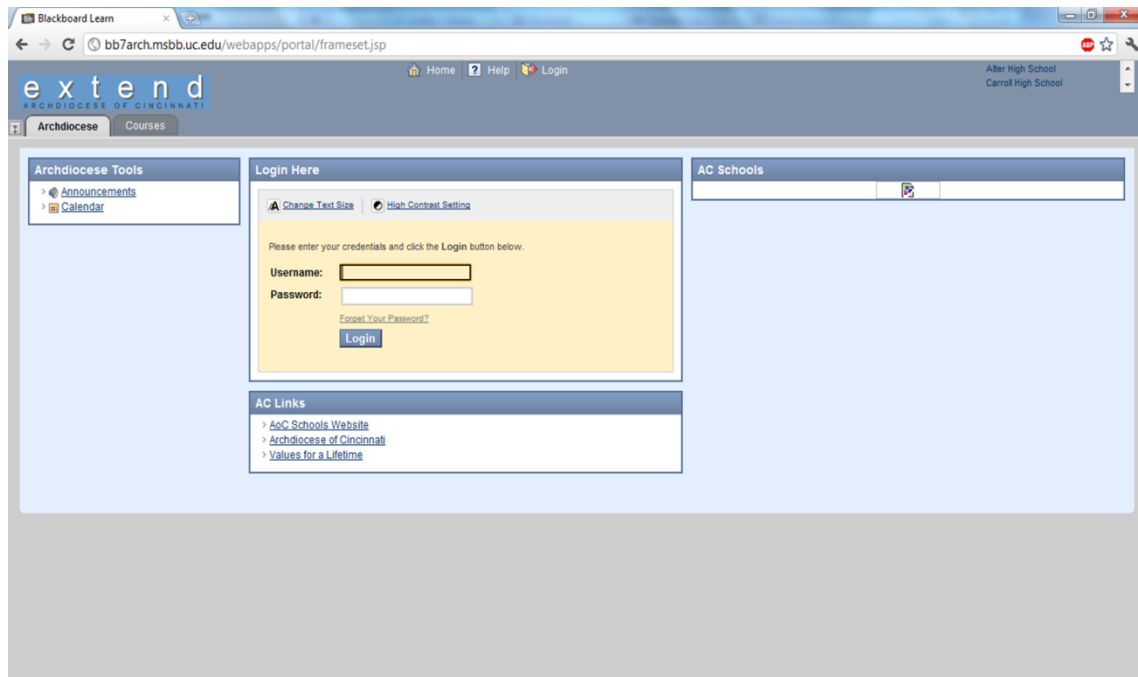

This document will show you how to log into Blackboard and NetClassroom. Below are images that represent what you would see in your browser.

- This is the blackboard login screen, which can be accessed from the <http://elderhs.net> homepage links on the left side of the screen.

- Log in with user name and password
 - eld-lastnameFirstInitialMiddleInitial
 - Birthday (mmddyyyy, ex. 01041996)

- Once you have logged in, you will be taken to the Blackboard user homepage.

- Note: Your homepage may look different based on user settings and enrolled classes